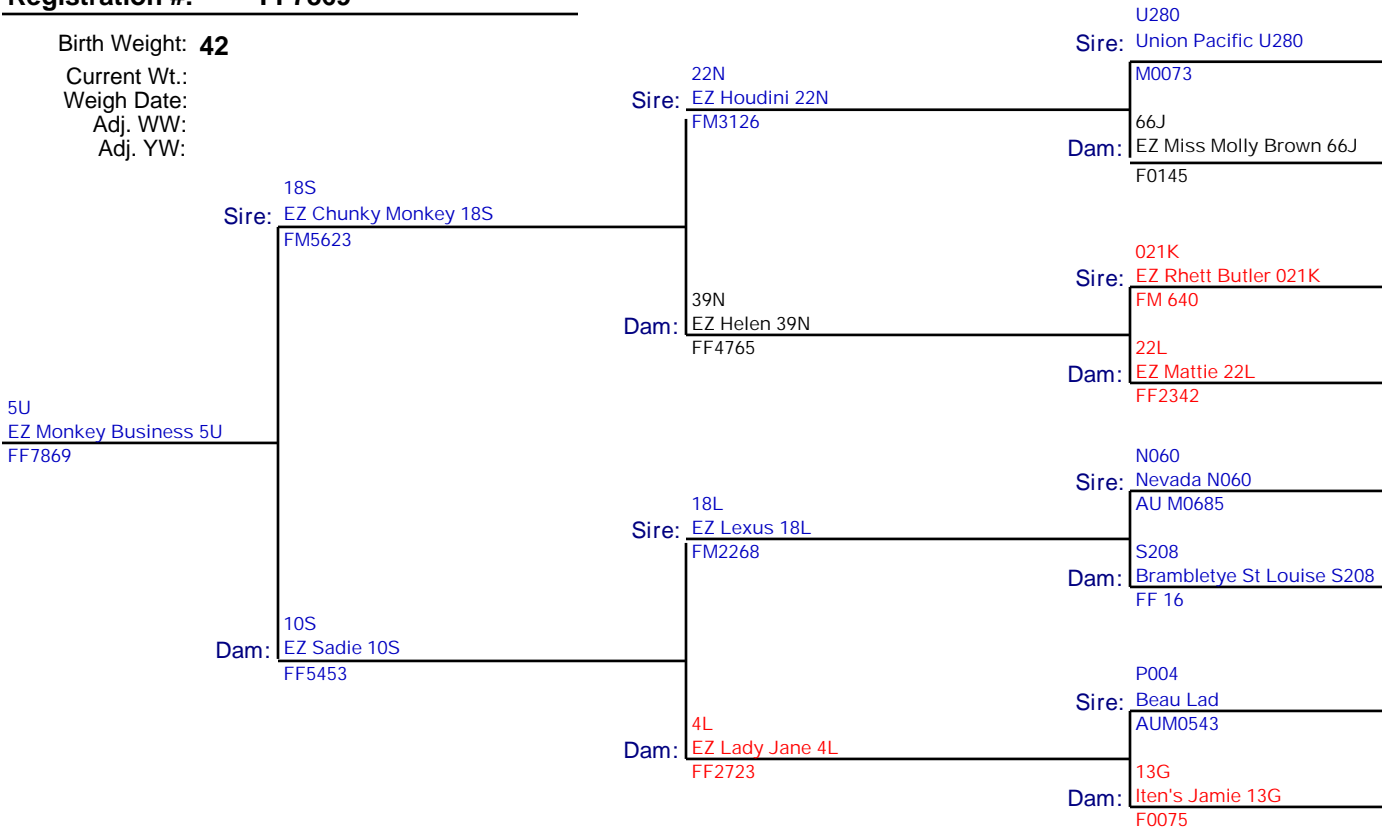

# Consignment Sale Form:

FBF

**Sale Name and Location: 3rd Annual Discover Lowlines Sale**

<b>Consignor:</b>	<b>Effertz EZ Ranch</b>	<b>Breeder:</b>	<b>Neil and Jan Effertz</b>
<b>Lot No.:</b>	<b>62</b>	<b>Date of Birth:</b>	<b>4/20/2008</b>
<b>Category:</b>	<b>Heifer</b>	<b>Color:</b>	<b>Black</b>
<b>Animal ID:</b>	<b>5U</b>	<b>Dam ID:</b>	<b>10S</b>
<b>Animal Name:</b>	<b>EZ Monkey Business 5U</b>	<b>Sire ID:</b>	<b>18S</b>
<b>Registration #:</b>	<b>FF7869</b>		

Birth Weight: **42**  
 Current Wt.:  
 Weigh Date:  
 Adj. WW:  
 Adj. YW:

**Foot Notes:**

Because of the tremendous response we have had to our sale catalog and flier, we have decided to offer one of our top show heifers and the first daughter of EZ Chunky Monkey 18S.

Monkey Business 5U is a stout topped, big hiped and easy fleshing fullblood show heifer with lots of power and natural thickness. Her dam Sadie 10S is an own daughter of the great Lexus out of the Lady Jane cow family, a Beau Lad daughter that now resides in the Winner Maker herd in Colorado. Monkey Business is co-owned with Schmit Farms, Oakes, ND.